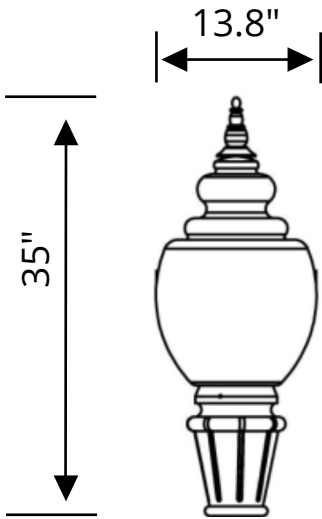

4001-fixture

FIXTURE

VENIA

Specifications

Color	Black
Material	Aluminum
Globe	Prismatic
Distribution	Type (V)
Fixture Weight	23lbs
Style	Clifton Park
Sale Type	Wholesale
Intended Use	Neighborhood or Municipalities
General Category	Street Lights