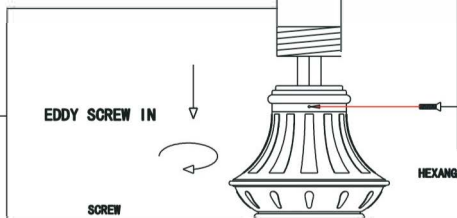

SCREW

HEXANGULAR HANDLE

WIRE NUT