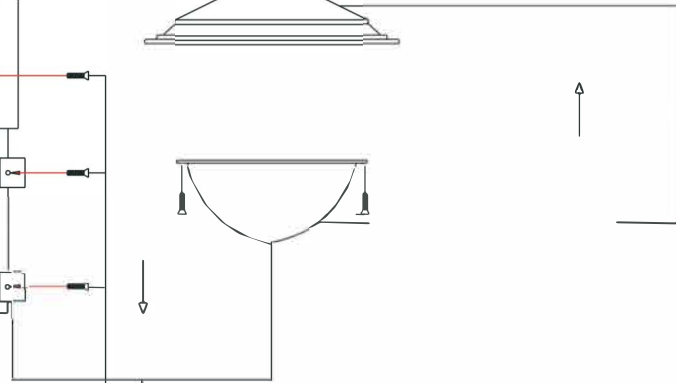

4007

NO. 4

NO. 5

NO. 6

NO. 7

NO. 3

NO. 2

NO. 1

SCREW

HEXANGULAR HANDLE

WIRE NUT