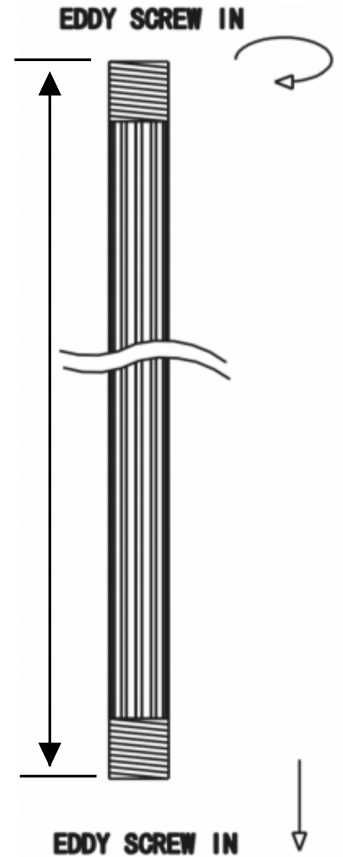

std-base

BASE

Specifications

Color	Black
Material	Cast Aluminum
Style	Clifton Park
Sale Type	Wholesale
Intended Use	Neighborhood or Municipalities
General Category	Street Lights

Pole Selector

- Height
- 8' - Straight Fluted
 - 9' - Tapered/ Fluted
 - 10' - Straight Fluted
 - 12' - Straight Fluted
 - 14' - Straight Fluted