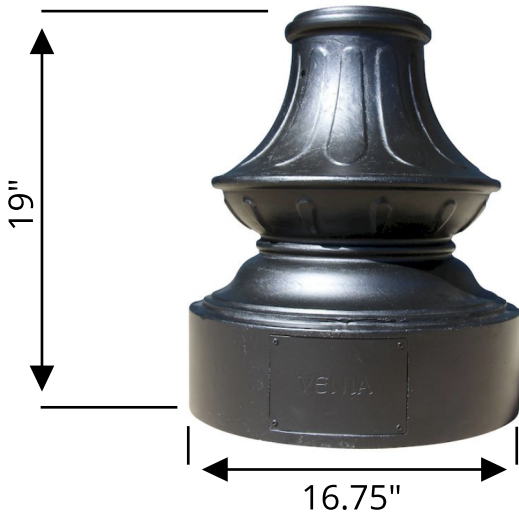

std-base

BASE

Specifications

Color	Black
Material	Cast Aluminum
Style	Clifton Park
Sale Type	Wholesale
Intended Use	Neighborhood or Municipalities
General Category	Street Lights

Pole Selector

- Height
- 8' - Straight Fluted
 - 9' - Tapered/ Fluted
 - 10' - Straight Fluted
 - 12' - Straight Fluted
 - 14' - Straight Fluted